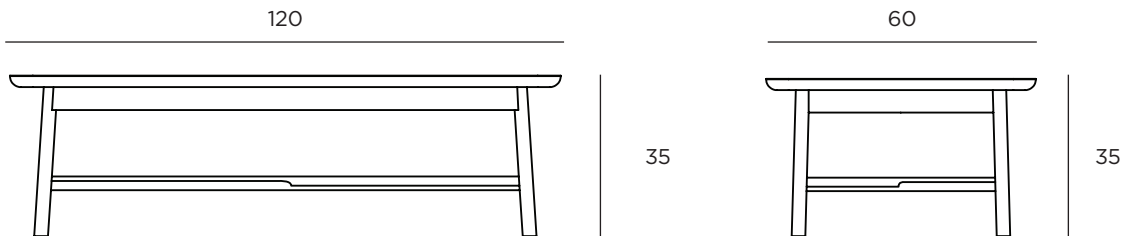

# Radial Rectangular Coffee Table

The Radial Rectangle Coffee Table offers a generous focal point for your living space, and features softly rounded edges, creating a timeless aesthetic that sits comfortably within any interior.

---

**DIMENSIONS**

Packaged	125x65x15cmh
Assembled	120x60x35cmh

---

**ASSEMBLY**

Assembly required

---

**WEIGHT**