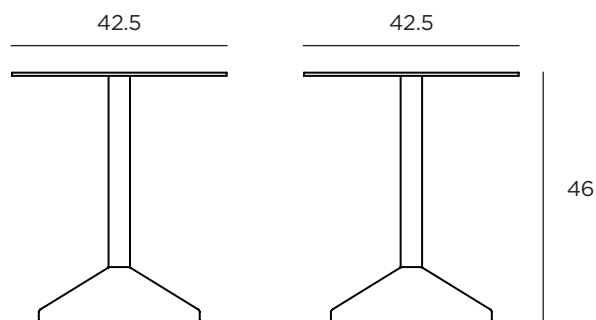

Weight Side Table

With its steel top and solid marble base, the Weight Side Table combines high quality materials with a clean design, for subtle aesthetics and practical uses in your living room.

Designed in New Zealand by Città

DIMENSIONS

Packaged
Assembled

56x50x25cmh
42.5cmdiax46cmh

ASSEMBLY

Assembly required

WEIGHT

Packaged
Assembled

18.8kg
18kg